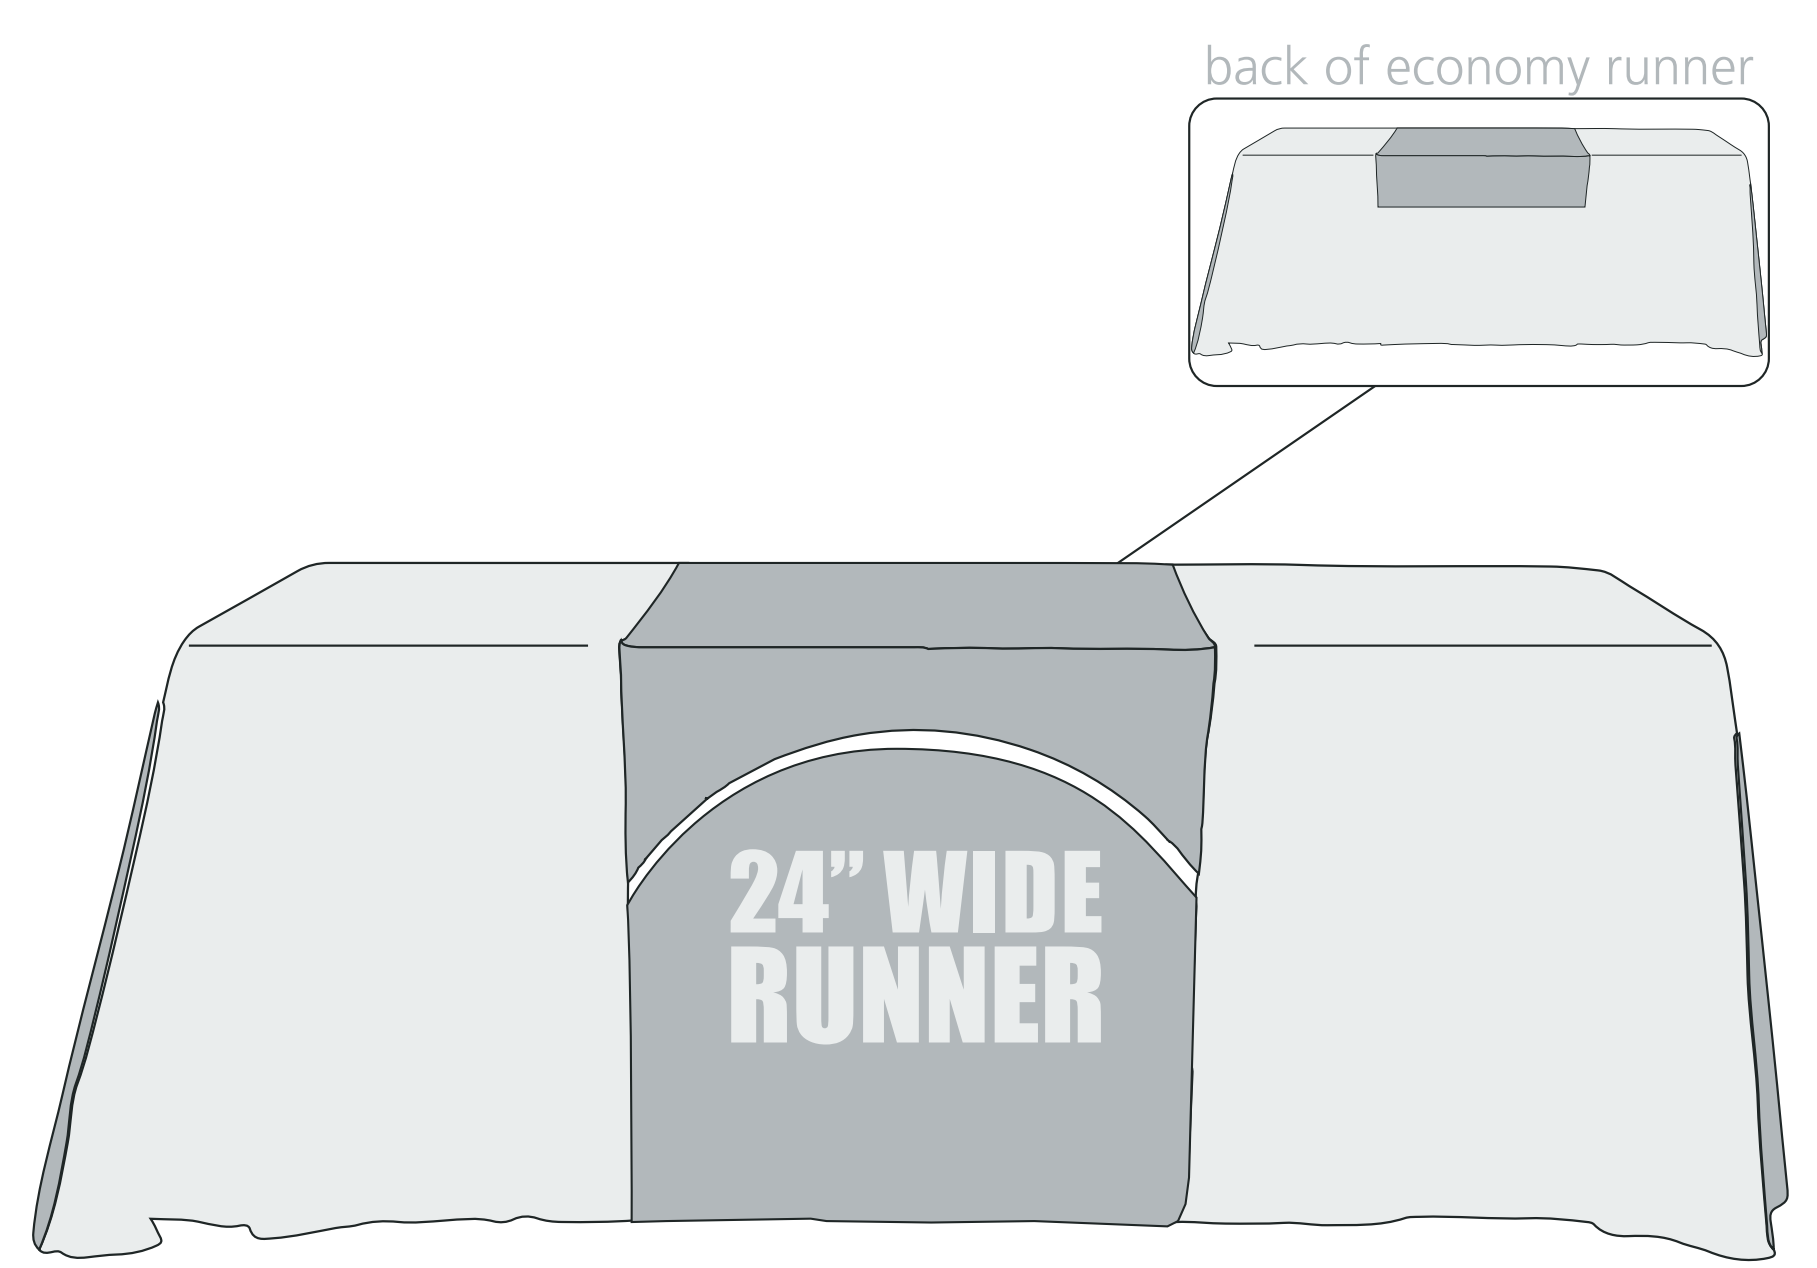

6.25" folds
over back

Table Runners: 24" Economy

Total Graphic Area: 24" w X 62.75" h
Front Visual Area: 20" w X 23.5" h (approx.)

DO NOT design any critical elements
(text, logos, etc.) within 2" of the edge.
Graphic will be heat sealed on all edges.

This template is designed for a
standard height table - 30" h

General Art Guidelines:

- CMYK Color Mode
- All Solid Coated Pantone colors should be called out in the art as spot colors
- Embed all images and support files
- Resolution must be 100-120 ppi
- All fonts must be created to outlines
- Do not scale artboard
- Background color/images must bleed to the edge of artboard
- Do not use spot colors from template in your artwork as they will not print

TOP

RECOMMENDED
FRONT VISUAL AREA

trim/heat sealed line