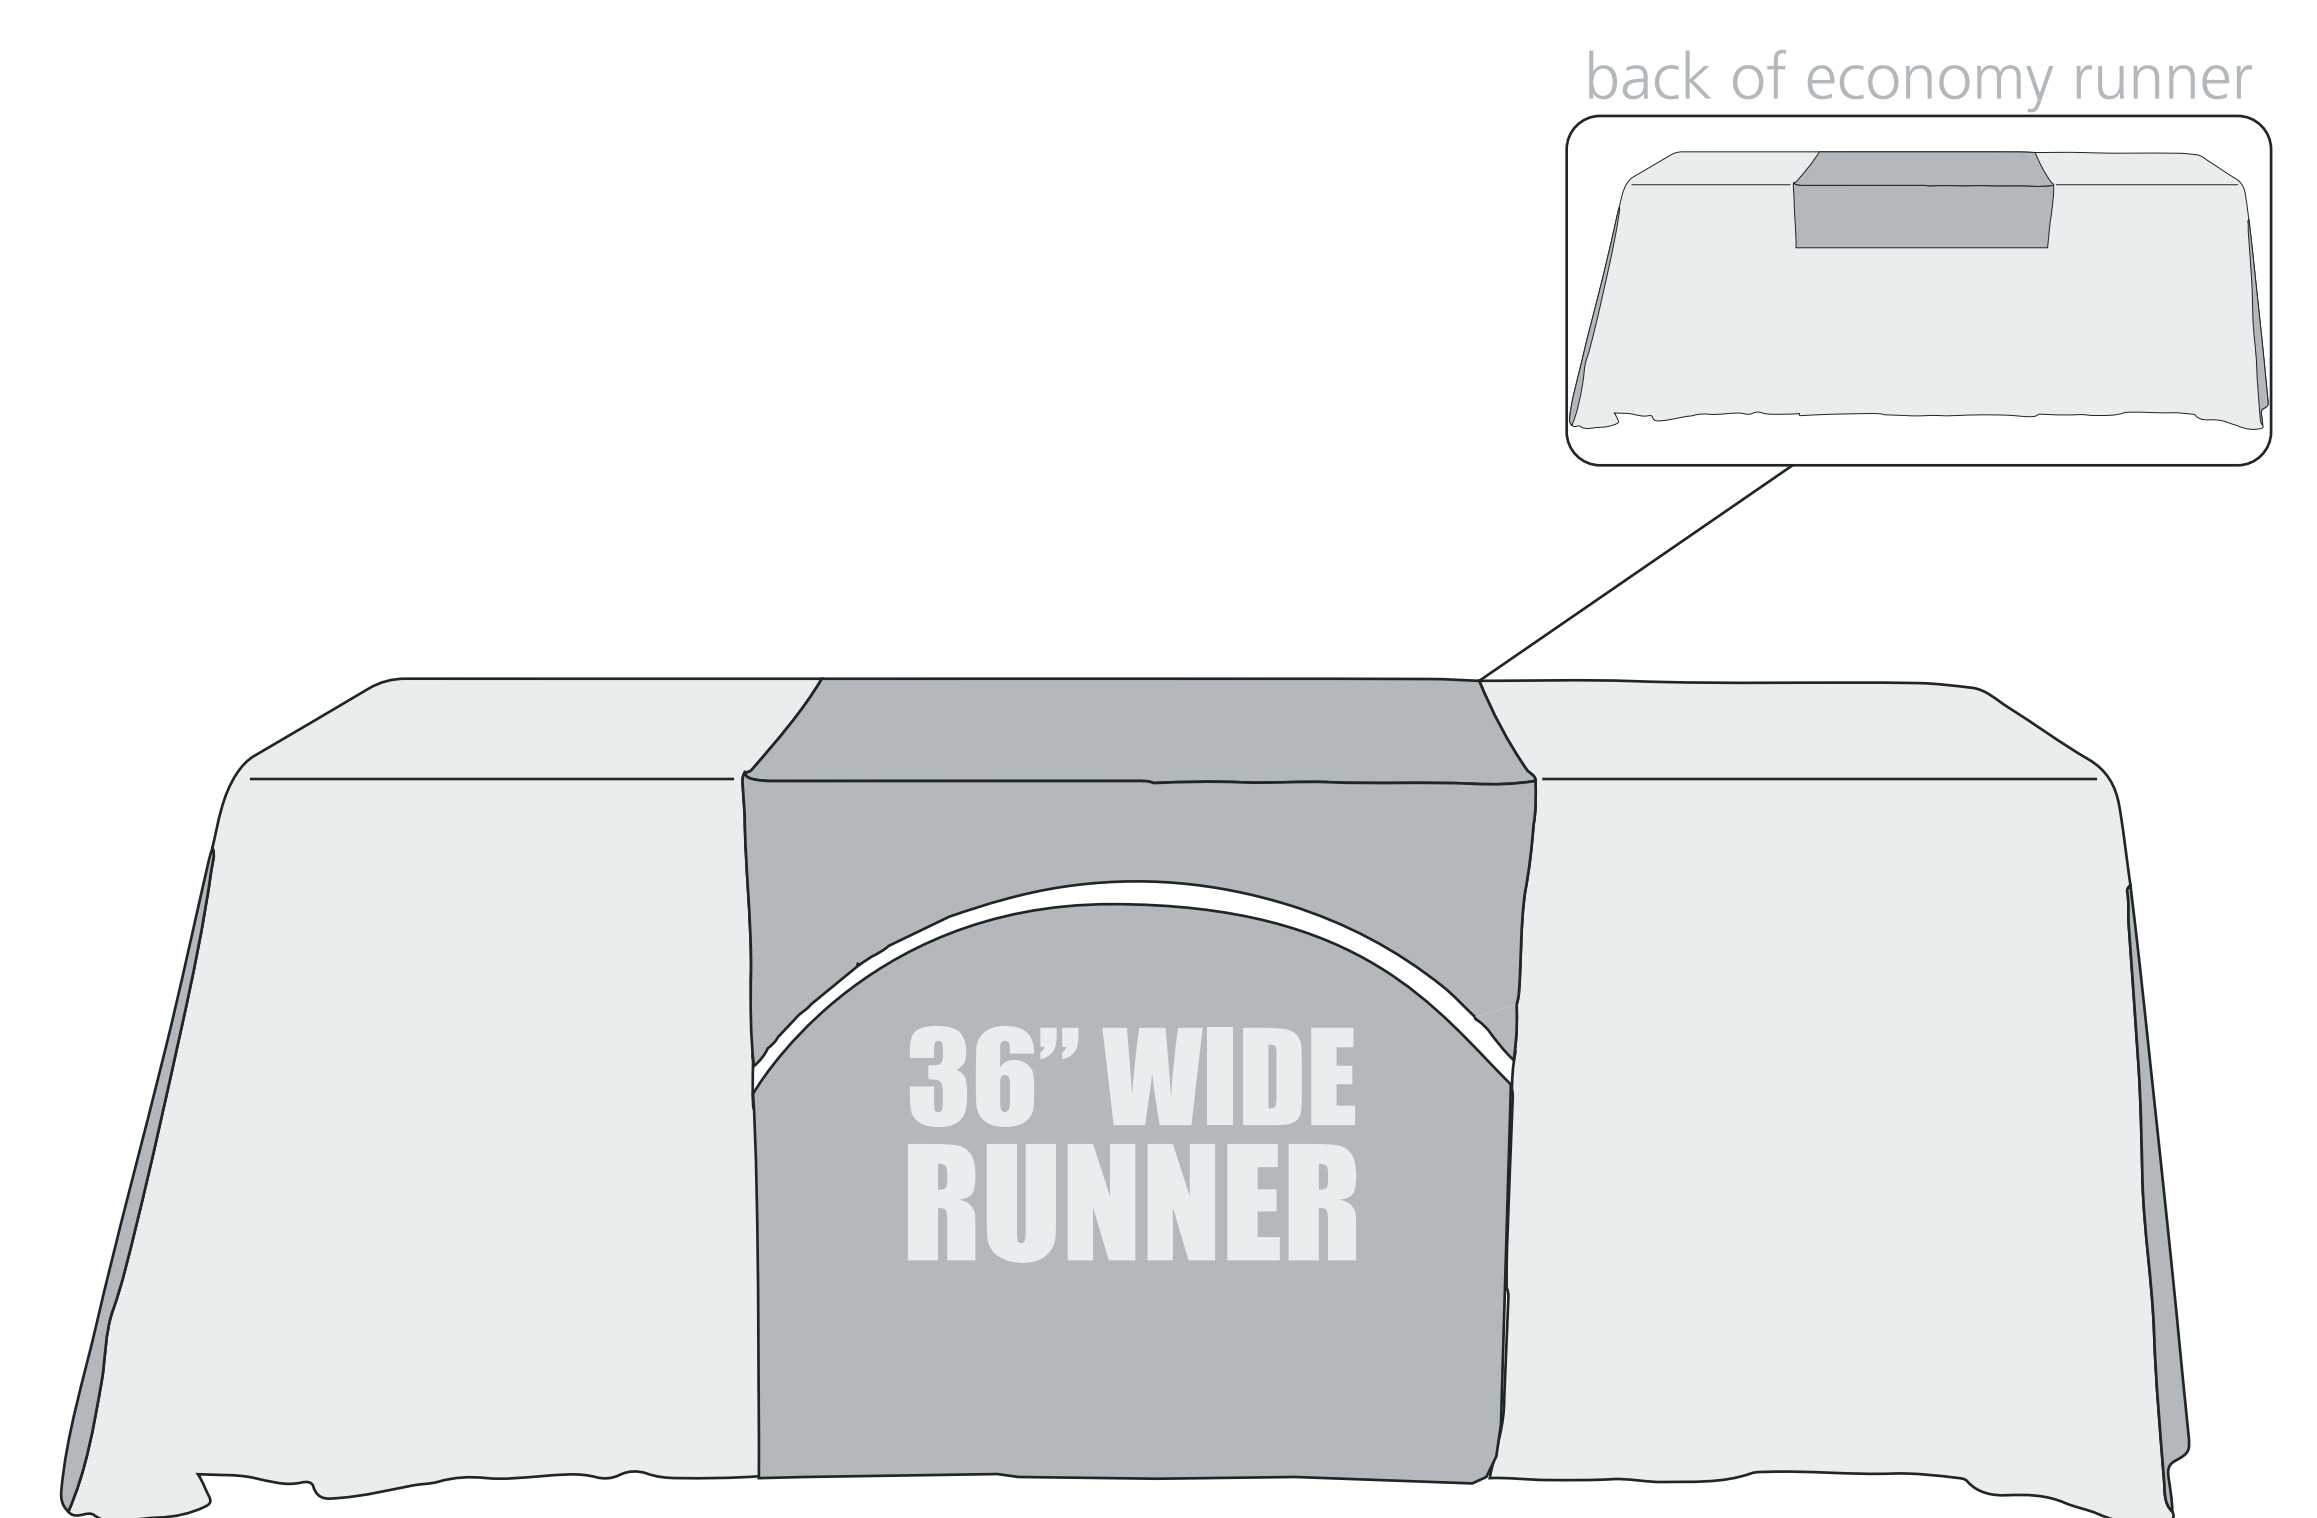

6.25" folds
over back

Table Runners: 36" Economy

Total Graphic Area: 36" w X 62.75" h
Front Visual Area: 32" w X 23.5" h (approx.)

DO NOT design any critical elements
(text, logos, etc.) within 2" of the edge.
Graphic will be surge stitched on all edges.

This template is designed for a
standard height table - 30" h

General Art Guidelines:

- CMYK Color Mode
- All Solid Coated Pantone colors should be called out in the art as spot colors
- Embed all images and support files
- Resolution must be 100-120 ppi
- All fonts must be created to outlines
- Do not scale artboard
- Background color/images must bleed to the edge of artboard
- Do not use spot colors from template in your artwork as they will not print

TOP

RECOMMENDED
FRONT VISUAL AREA

trim/surge stitch line